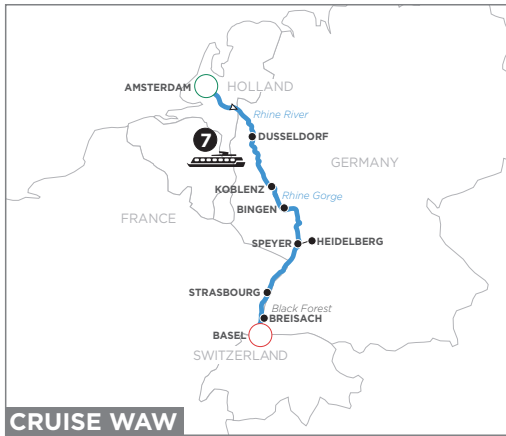

CRUISE WHPP

CRUISE WAW

ACTIVE & DISCOVERY ON THE RHINE

8 DAYS FROM AMSTERDAM TO BASEL
(OR REVERSE, CRUISE WWA)