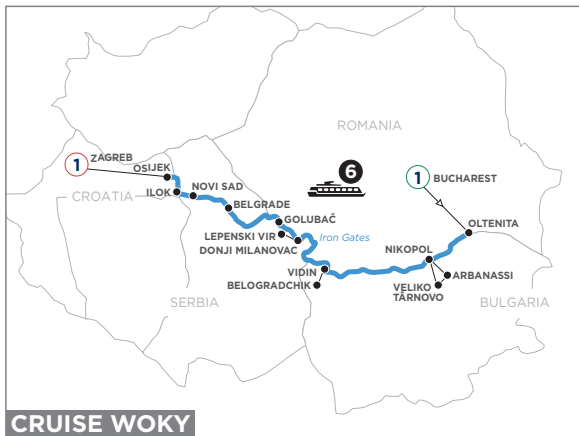

**CRUISE WAW**

**ACTIVE & DISCOVERY ON THE RHINE**

8 DAYS FROM AMSTERDAM TO BASEL  
(OR REVERSE, CRUISE WWA)

**CRUISE WHPP**

**ACTIVE & DISCOVERY ON THE SEINE**

9 DAYS FROM PARIS TO PARIS  
(OR REVERSE, CRUISE WPHP)

**CRUISE WLB**

**ACTIVE & DISCOVERY ON THE DANUBE**

8 DAYS FROM DEGGENDORF TO BUDAPEST  
(OR REVERSE, CRUISE WBL)

**CRUISE WOKY**

**NEW! ACTIVE & DISCOVERY ON THE LOWER DANUBE**

9 DAYS FROM BUCHAREST TO ZAGREB

**CRUISE WKOY**

**NEW! ACTIVE & DISCOVERY ON THE DANUBE FROM CROATIA TO THE BLACK SEA**

9 DAYS FROM ZAGREB TO BUCHAREST

**CRUISE WRF**

**ACTIVE & DISCOVERY ON THE MOSELLE**

8 DAYS FROM REMICH TO FRANKFURT

**CRUISE WYL**

**ACTIVE & DISCOVERY ON THE RHONE**

8 DAYS FROM LYON TO ARLES  
(OR REVERSE, CRUISE WLY)

**CRUISE WAD**

**ACTIVE & DISCOVERY IN HOLLAND & BELGIUM**

8 DAYS FROM AMSTERDAM TO AMSTERDAM