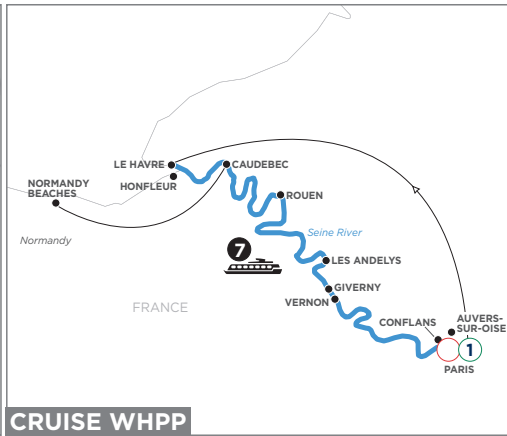

CRUISE WLB

CRUISE WHPP

ACTIVE & DISCOVERY ON THE SEINE

9 DAYS FROM PARIS TO PARIS
(OR REVERSE, CRUISE WPHP)