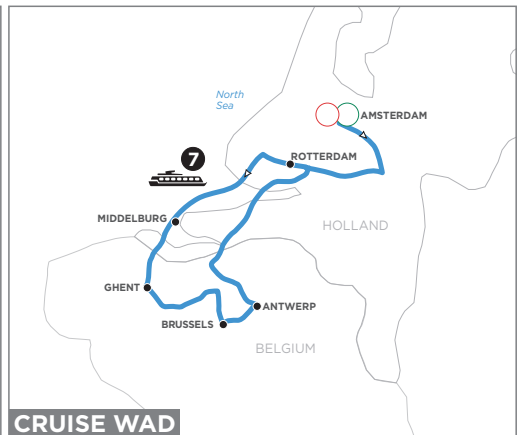

**CRUISE WLB**

**ACTIVE & DISCOVERY ON THE DANUBE**

8 DAYS FROM DEGGENDORF TO BUDAPEST  
(OR REVERSE, CRUISE WBL)

**CRUISE WOKY**

**NEW! ACTIVE & DISCOVERY ON THE LOWER DANUBE**

9 DAYS FROM BUCHAREST TO ZAGREB

**CRUISE WKOY**

**NEW! ACTIVE & DISCOVERY ON THE DANUBE FROM CROATIA TO THE BLACK SEA**

9 DAYS FROM ZAGREB TO BUCHAREST

**CRUISE WRF**

**ACTIVE & DISCOVERY ON THE MOSELLE**

8 DAYS FROM REMICH TO FRANKFURT

**CRUISE WYL**

**ACTIVE & DISCOVERY ON THE RHONE**

8 DAYS FROM LYON TO ARLES  
(OR REVERSE, CRUISE WLY)

**CRUISE WAD**

**ACTIVE & DISCOVERY IN HOLLAND & BELGIUM**

8 DAYS FROM AMSTERDAM TO AMSTERDAM