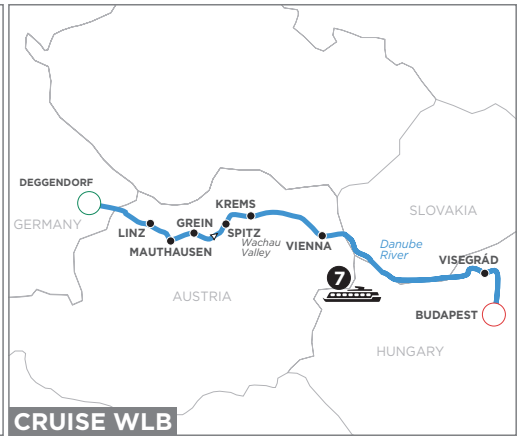

**CRUISE WAW**

**ACTIVE & DISCOVERY ON THE RHINE**

8 DAYS FROM AMSTERDAM TO BASEL  
(OR REVERSE, CRUISE WWA)

**CRUISE WHPP**

**ACTIVE & DISCOVERY ON THE SEINE**

9 DAYS FROM PARIS TO PARIS  
(OR REVERSE, CRUISE WPHP)

**CRUISE WLB**

**ACTIVE & DISCOVERY ON THE DANUBE**

8 DAYS FROM DEGGENDORF TO BUDAPEST  
(OR REVERSE, CRUISE WBL)

**CRUISE WOKY**

**NEW! ACTIVE & DISCOVERY ON THE LOWER DANUBE**

9 DAYS FROM BUCHAREST TO ZAGREB

**CRUISE WKOY**

**NEW! ACTIVE & DISCOVERY ON THE DANUBE FROM CROATIA TO THE BLACK SEA**

9 DAYS FROM ZAGREB TO BUCHAREST

**CRUISE WRF**

**ACTIVE & DISCOVERY ON THE MOSELLE**

8 DAYS FROM REMICH TO FRANKFURT

**CRUISE WYL**

**ACTIVE & DISCOVERY ON THE RHONE**

8 DAYS FROM LYON TO ARLES  
(OR REVERSE, CRUISE WLY)

**CRUISE WAD**

**ACTIVE & DISCOVERY IN HOLLAND & BELGIUM**

8 DAYS FROM AMSTERDAM TO AMSTERDAM