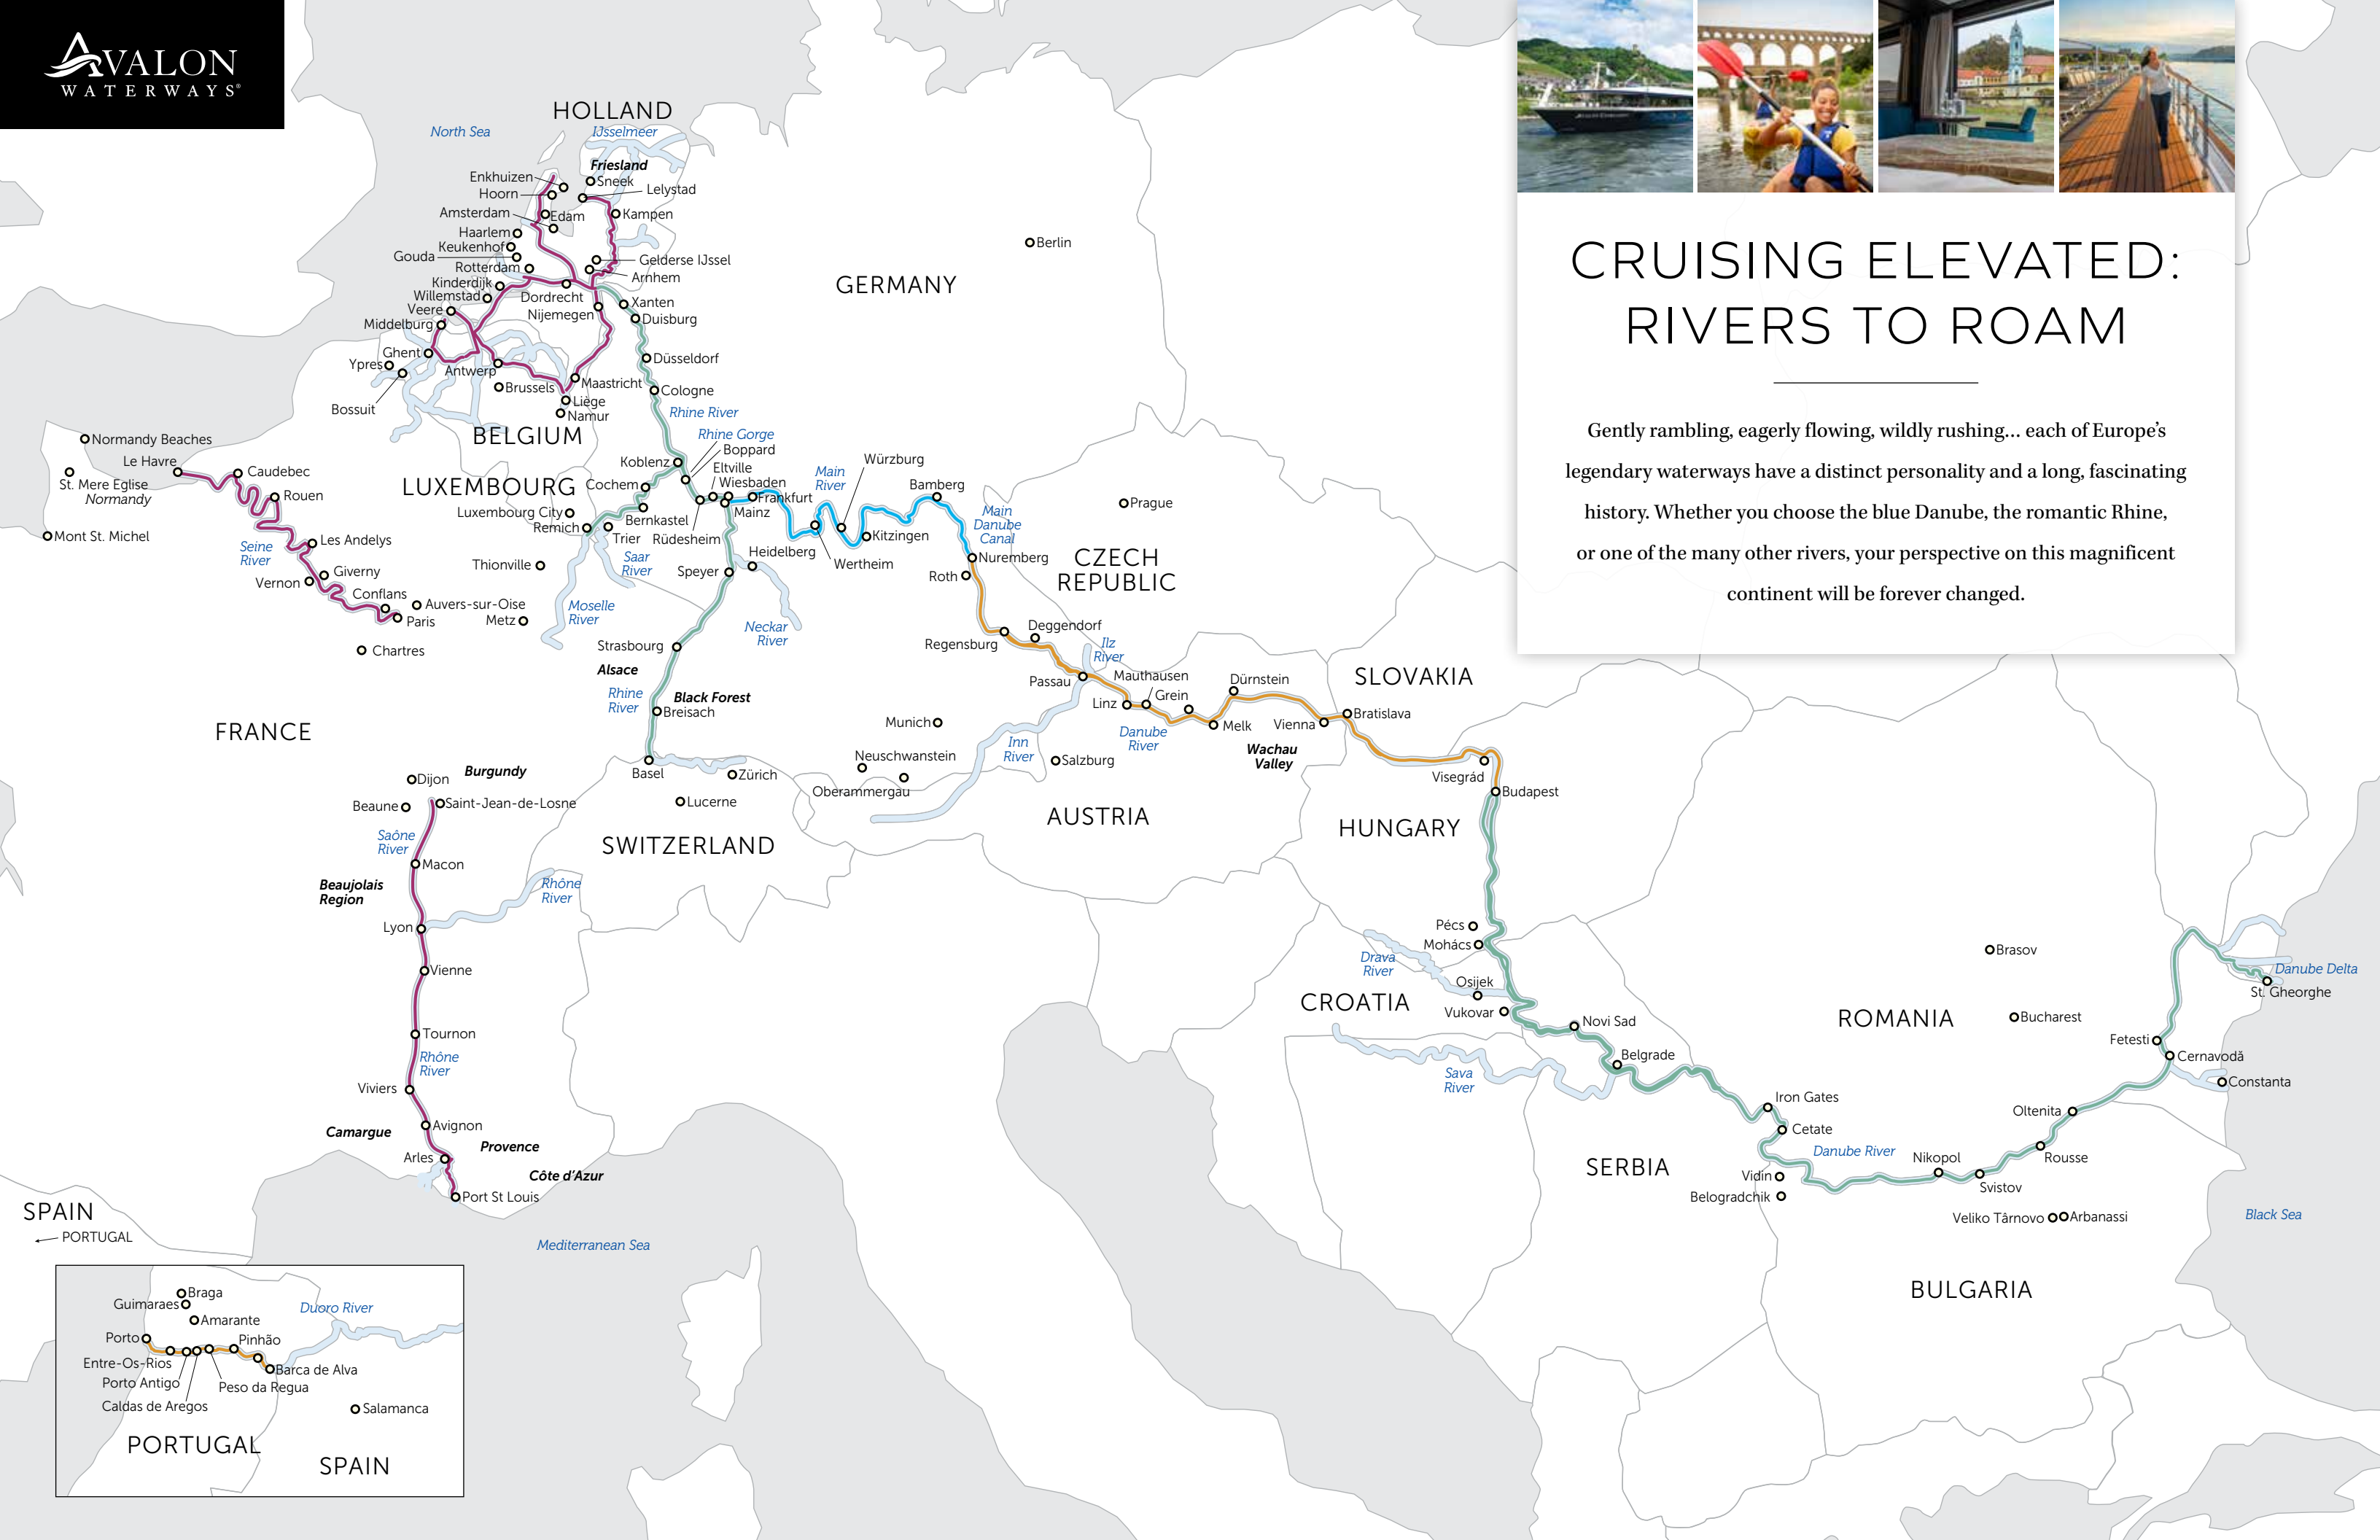

CRUISING ELEVATED: RIVERS TO ROAM

Gently rambling, eagerly flowing, wildly rushing... each of Europe's legendary waterways have a distinct personality and a long, fascinating history. Whether you choose the blue Danube, the romantic Rhine, or one of the many other rivers, your perspective on this magnificent continent will be forever changed.

SOUTH AMERICA
AMAZON RIVER & THE GALÁPAGOS ISLANDS

SOUTHEAST ASIA
MEKONG RIVER

EGYPT
NILE RIVER