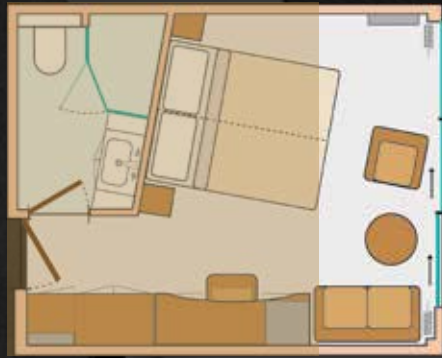

DELIVERING CRUISING ELEVATED: WHY AVALON?

Panorama Suitessm (200 sq. ft.) = 30% larger
Wall-to-wall windows = Open-Air Balconysm

- Home "suite" home: the industry's only Suite Ships, with Open-Air Balconies and beds facing the view
- Engaging excursions: CLASSIC (see can't-miss sights), ACTIVE (get your heart pumping), DISCOVERY (embrace the local culture)
- Delightful dining: always regional and tasty, with venue, time, and menu options galore
- At your service: 3:1 guest-to-crew ratio puts guests at ease on ship and on shore